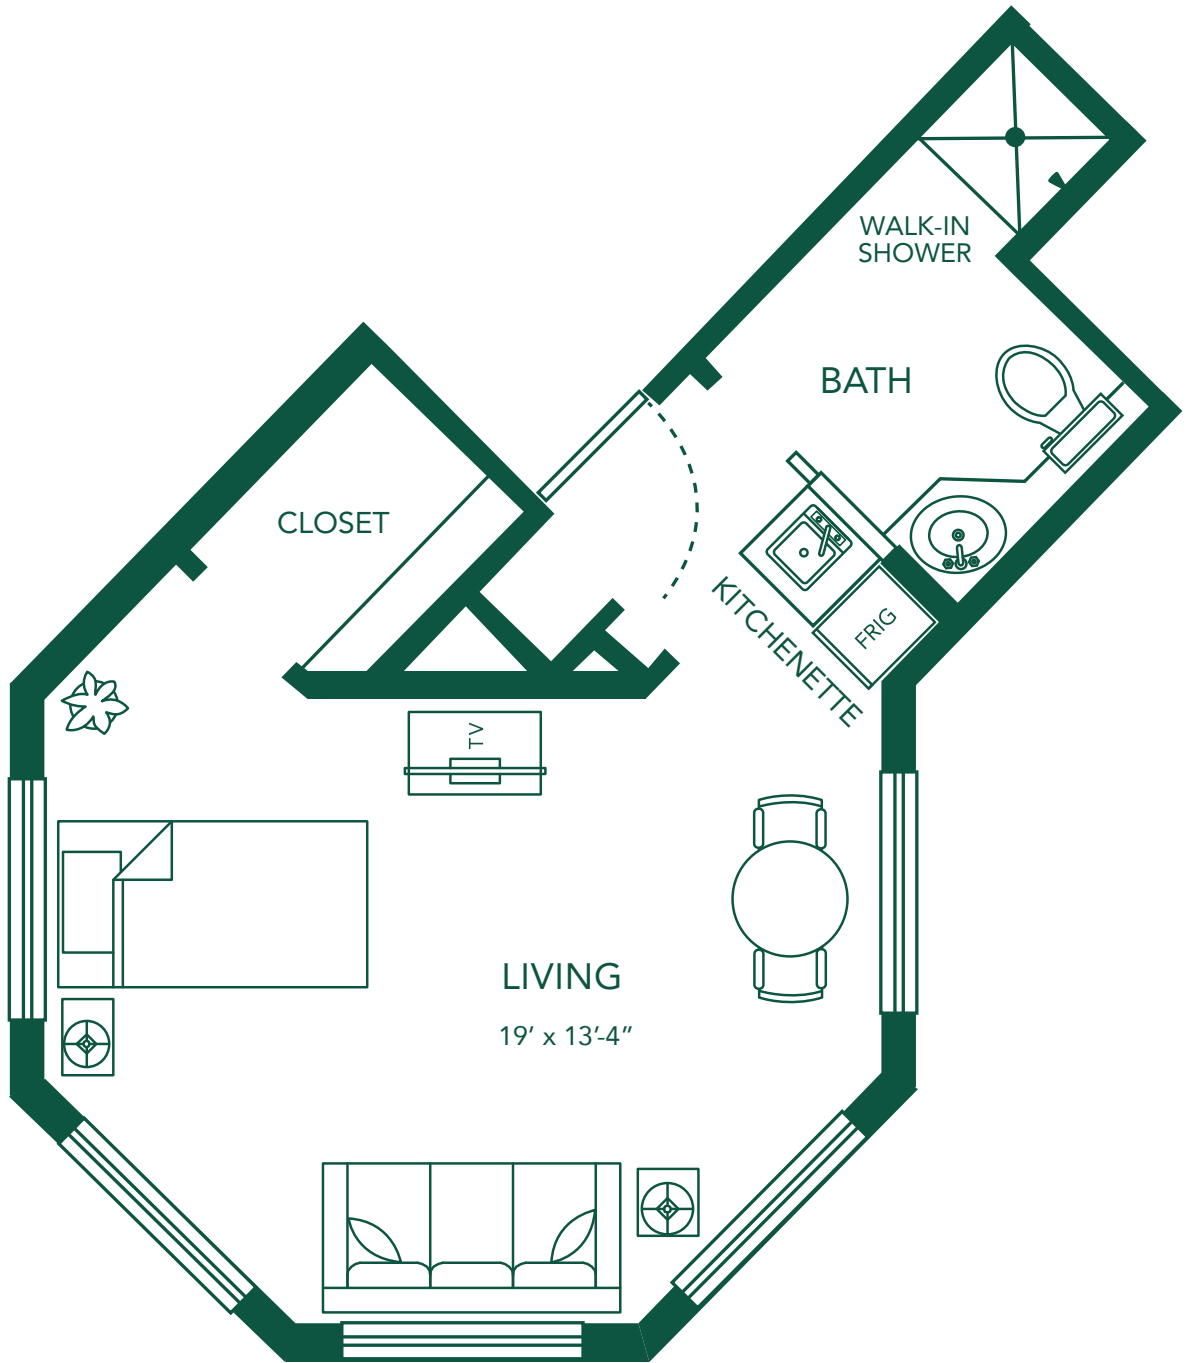

MENNOWOOD RETIREMENT COMMUNITY
MEMORY CARE FLOOR PLANS

ZALEA

310 Square Feet

All dimensions are approximate.

MENNOWOOD RETIREMENT COMMUNITY
MEMORY CARE FLOOR PLANS

BOXWOOD
324 Square Feet

All dimensions are approximate.

MENNOWOOD RETIREMENT COMMUNITY
MEMORY CARE FLOOR PLANS

e AMELLIA
347 Square Feet

All dimensions are approximate.

MENNOWOOD RETIREMENT COMMUNITY
MEMORY CARE FLOOR PLANS

 LM
375 Square Feet

All dimensions are approximate.

MENNOWOOD RETIREMENT COMMUNITY
MEMORY CARE FLOOR PLANS

AYLILY

417 Square Feet

All dimensions are approximate.