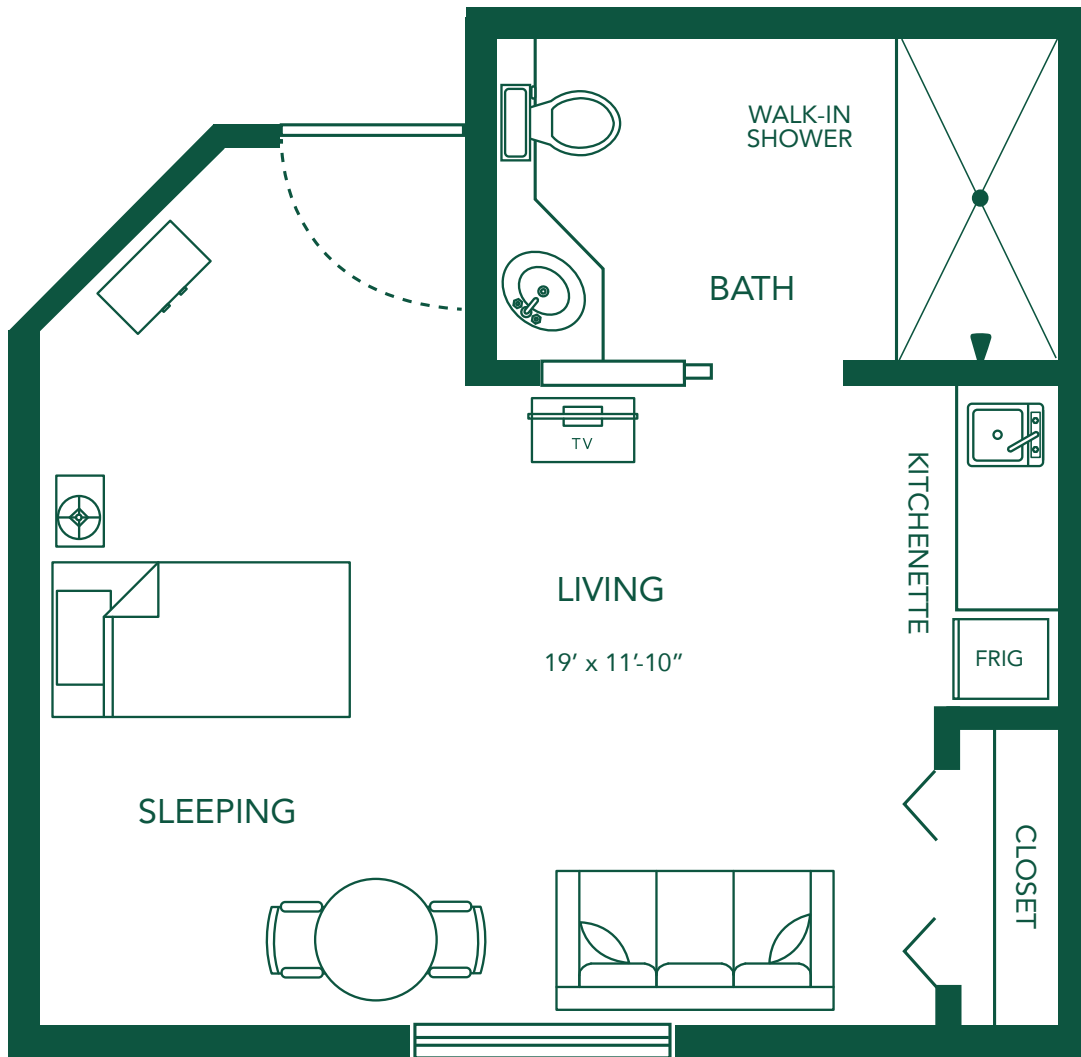

MENNOWOOD RETIREMENT COMMUNITY
MEMORY CARE FLOOR PLANS

ZALEA

310 Square Feet

All dimensions are approximate.

MENNOWOOD RETIREMENT COMMUNITY
MEMORY CARE FLOOR PLANS

BOXWOOD
324 Square Feet

All dimensions are approximate.

MENNOWOOD RETIREMENT COMMUNITY
MEMORY CARE FLOOR PLANS

e AMELLIA
347 Square Feet

All dimensions are approximate.

MENNOWOOD RETIREMENT COMMUNITY
MEMORY CARE FLOOR PLANS

 LM
375 Square Feet

All dimensions are approximate.

MENNOWOOD RETIREMENT COMMUNITY
MEMORY CARE FLOOR PLANS

AYLILY

417 Square Feet

All dimensions are approximate.