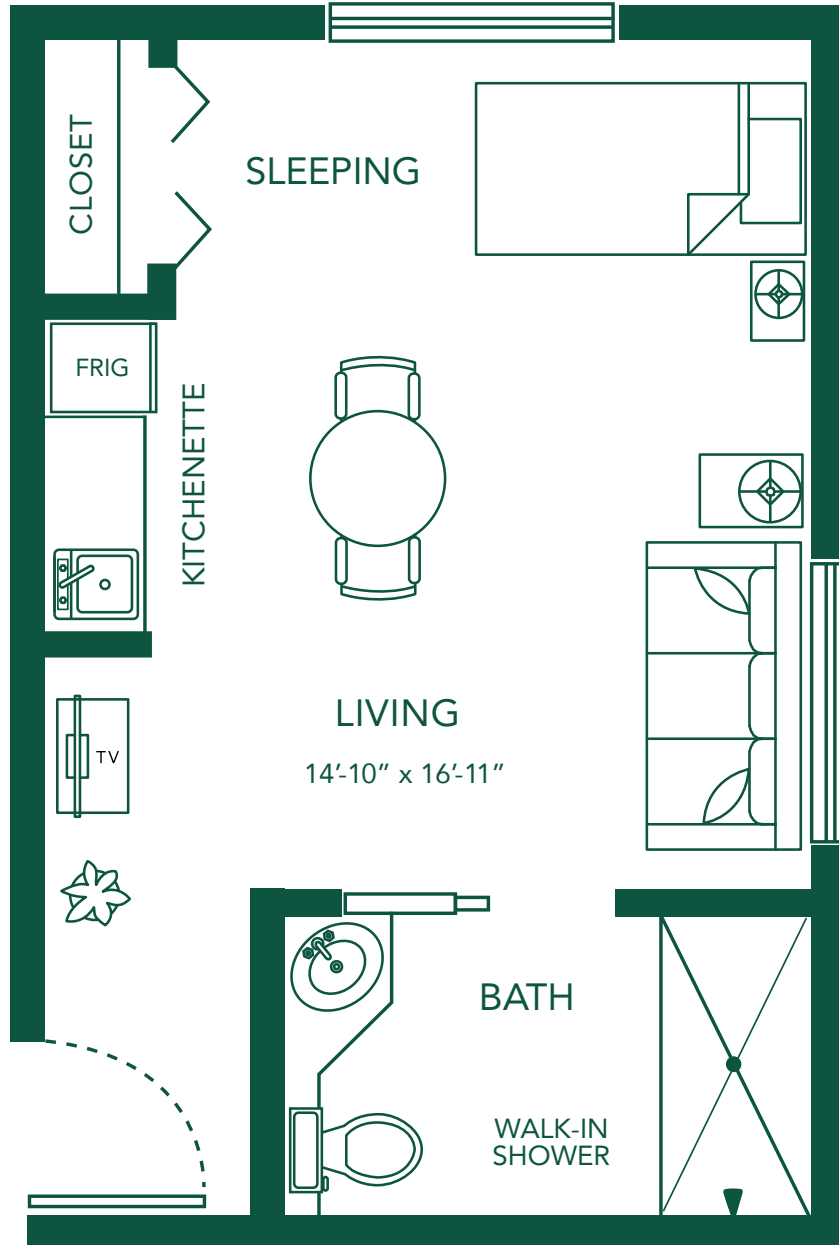

MENNOWOOD RETIREMENT COMMUNITY
MEMORY CARE FLOOR PLANS

ZALEA

310 Square Feet

All dimensions are approximate.

MENNOWOOD RETIREMENT COMMUNITY
MEMORY CARE FLOOR PLANS

BOXWOOD
324 Square Feet

All dimensions are approximate.

MENNOWOOD RETIREMENT COMMUNITY
MEMORY CARE FLOOR PLANS

e AMELLIA
347 Square Feet

All dimensions are approximate.

MENNOWOOD RETIREMENT COMMUNITY
MEMORY CARE FLOOR PLANS

 LM
375 Square Feet

All dimensions are approximate.

MENNOWOOD RETIREMENT COMMUNITY
MEMORY CARE FLOOR PLANS

AYLILY

417 Square Feet

All dimensions are approximate.