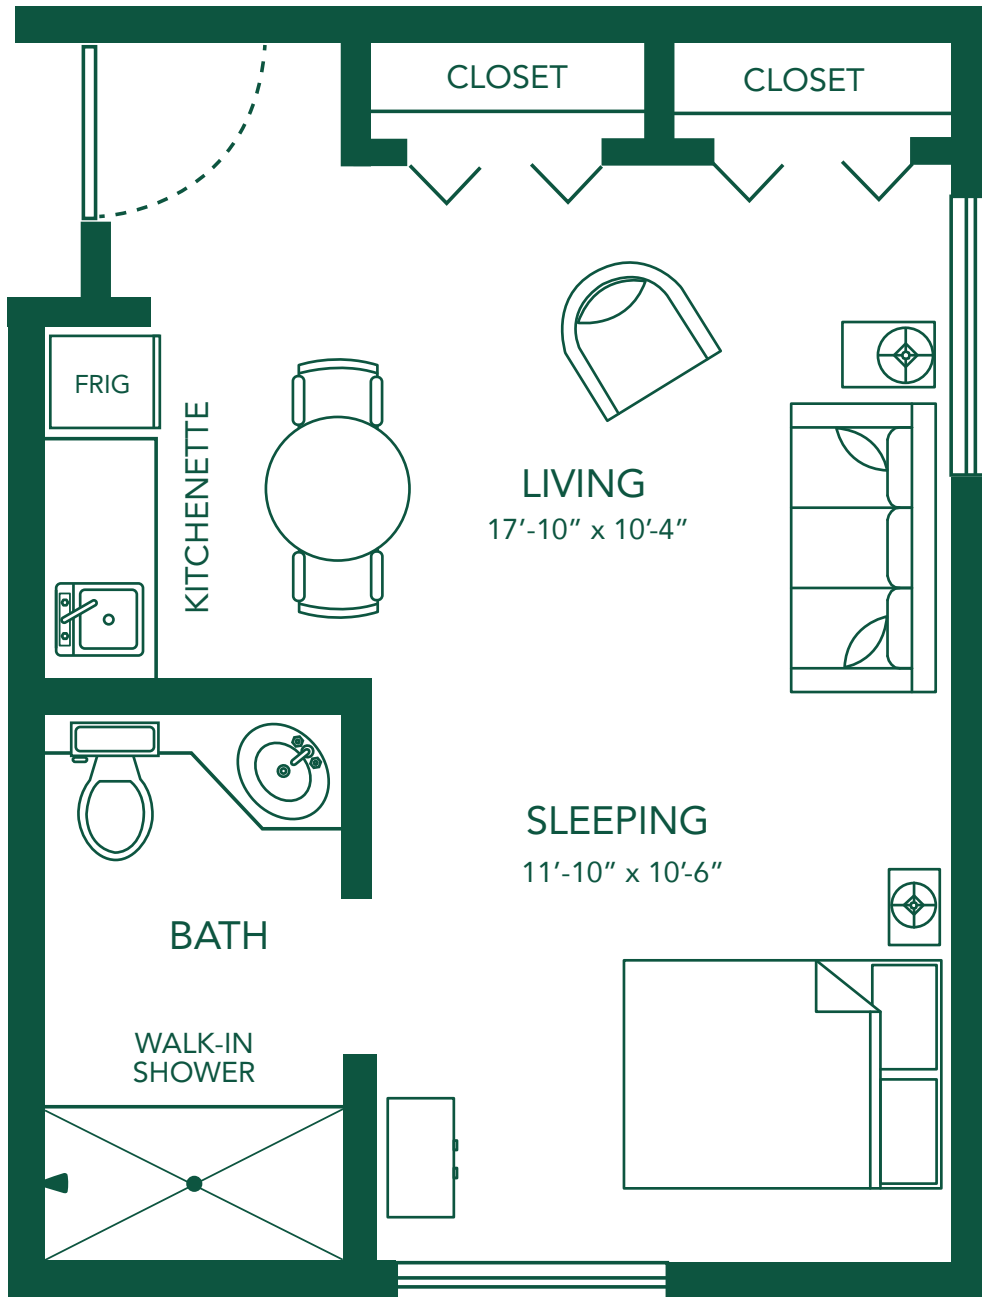

MENNOWOOD RETIREMENT COMMUNITY
MEMORY CARE FLOOR PLANS

ZALEA

310 Square Feet

All dimensions are approximate.

MENNOWOOD RETIREMENT COMMUNITY
MEMORY CARE FLOOR PLANS

BOXWOOD
324 Square Feet

All dimensions are approximate.

MENNOWOOD RETIREMENT COMMUNITY
MEMORY CARE FLOOR PLANS

e AMELLIA
347 Square Feet

All dimensions are approximate.

MENNOWOOD RETIREMENT COMMUNITY
MEMORY CARE FLOOR PLANS

 LM
375 Square Feet

All dimensions are approximate.

MENNOWOOD RETIREMENT COMMUNITY
MEMORY CARE FLOOR PLANS

AYLILY

417 Square Feet

All dimensions are approximate.