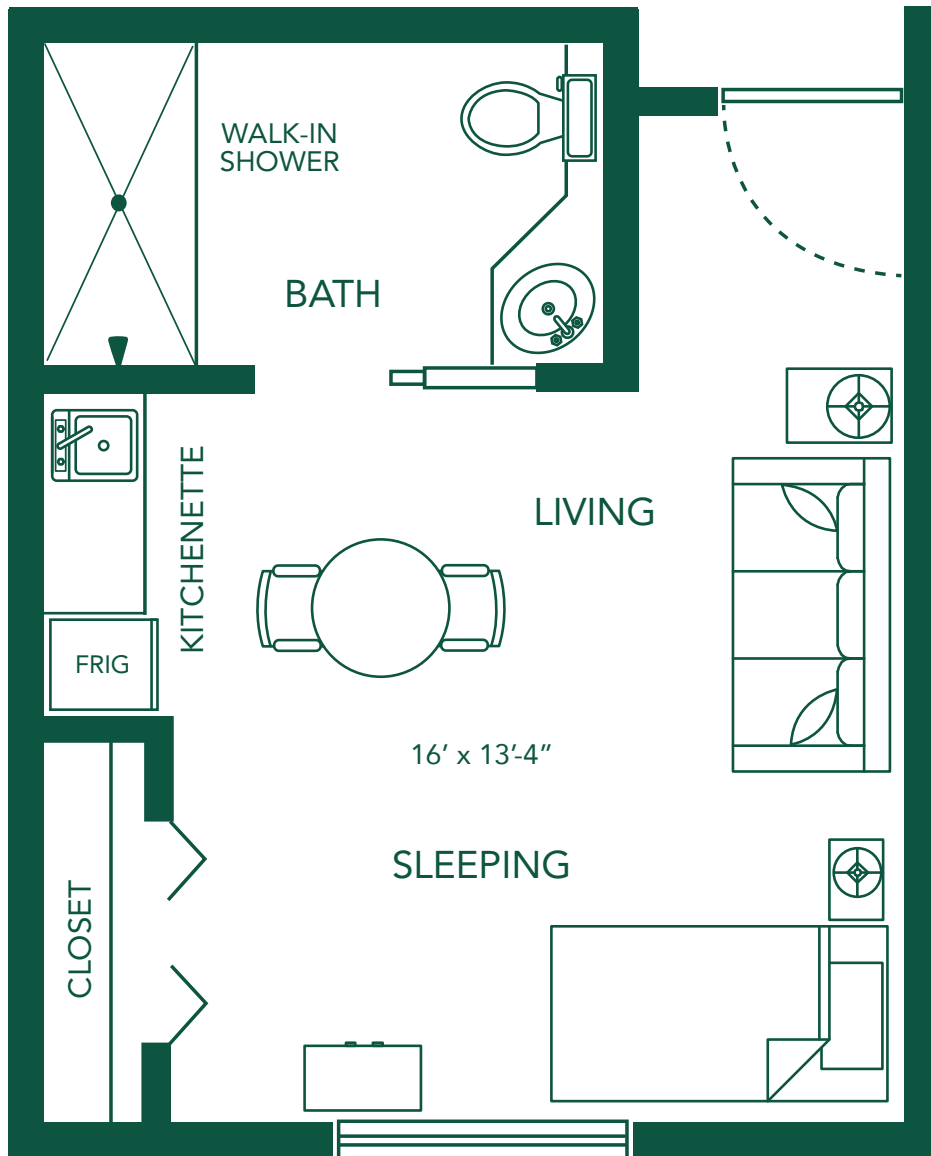

MENNOWOOD RETIREMENT COMMUNITY
MEMORY CARE FLOOR PLANS

ZALEA

310 Square Feet

All dimensions are approximate.

MENNOWOOD RETIREMENT COMMUNITY
MEMORY CARE FLOOR PLANS

BOXWOOD
324 Square Feet

All dimensions are approximate.

MENNOWOOD RETIREMENT COMMUNITY
MEMORY CARE FLOOR PLANS

e AMELLIA
347 Square Feet

All dimensions are approximate.

MENNOWOOD RETIREMENT COMMUNITY
MEMORY CARE FLOOR PLANS

 LM
375 Square Feet

All dimensions are approximate.

MENNOWOOD RETIREMENT COMMUNITY
MEMORY CARE FLOOR PLANS

AYLILY

417 Square Feet

All dimensions are approximate.