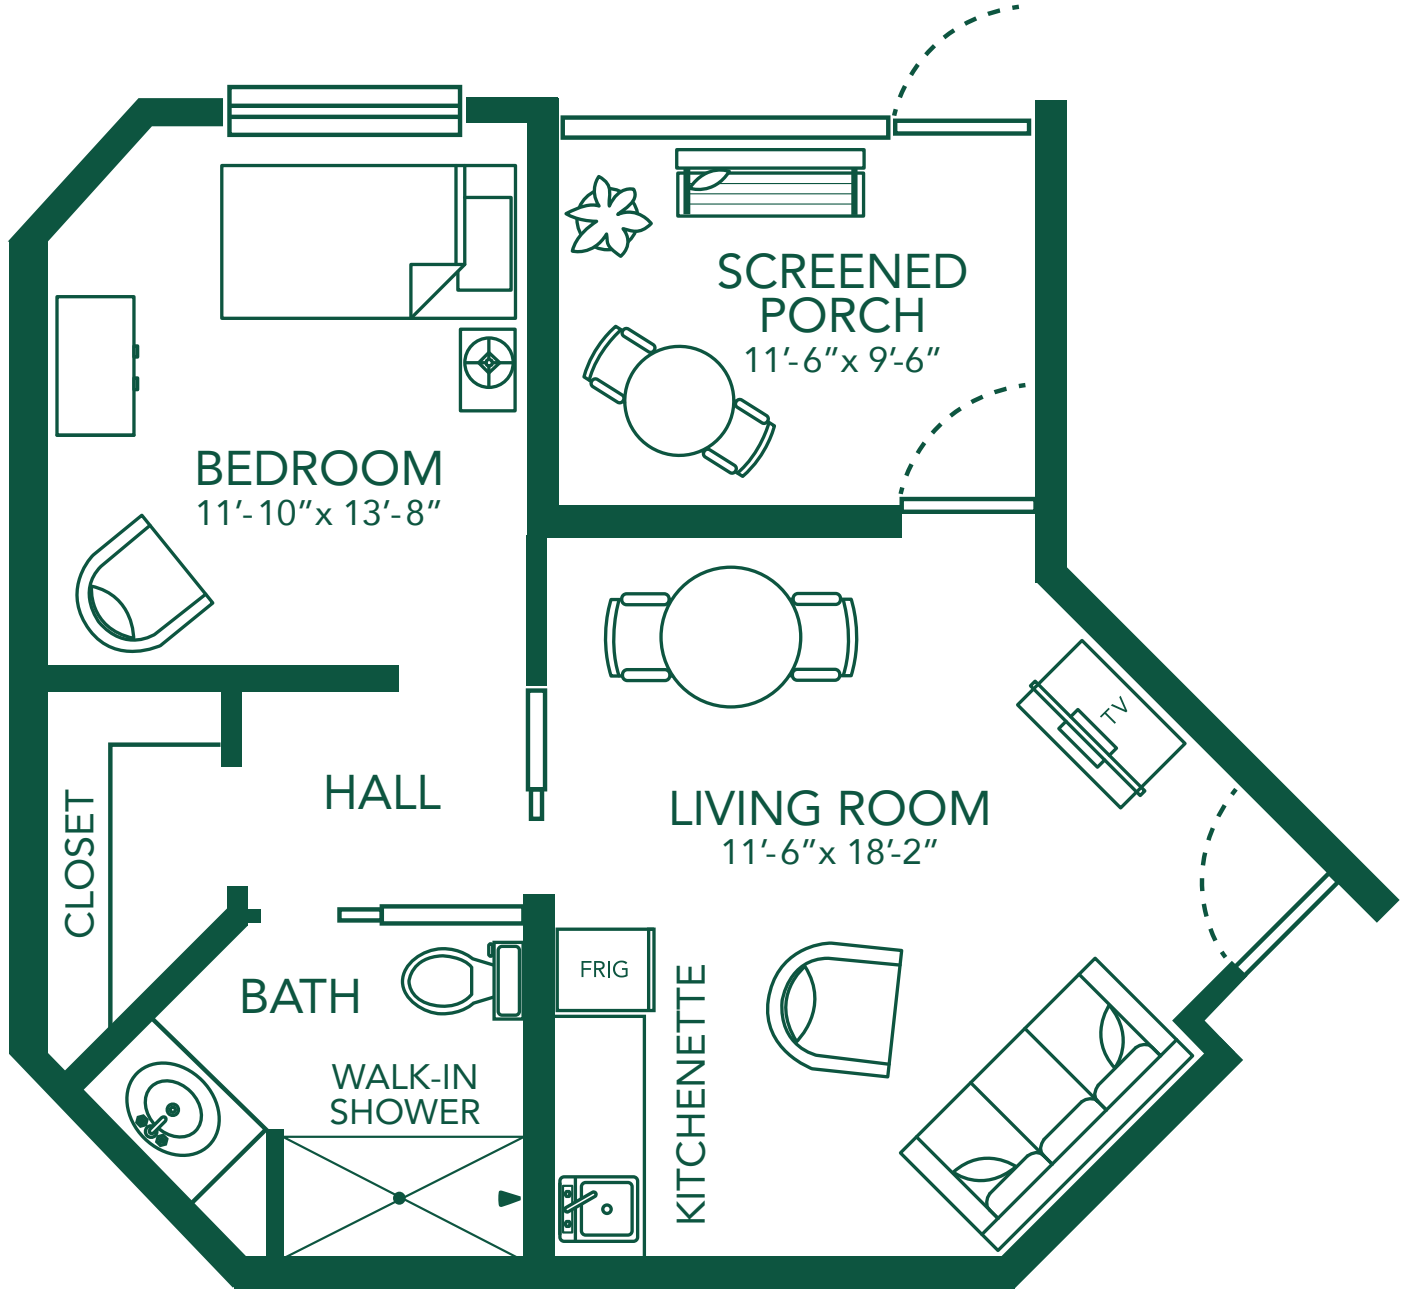

MENNOWOOD RETIREMENT COMMUNITY
ASSISTED LIVING FLOOR PLANS

ZALEA

310 Square Feet

All dimensions are approximate.

MENNOWOOD RETIREMENT COMMUNITY
ASSISTED LIVING FLOOR PLANS

BOXWOOD
324 Square Feet

All dimensions are approximate.

MENNOWOOD RETIREMENT COMMUNITY
ASSISTED LIVING FLOOR PLANS

AMELLIA

347 Square Feet

All dimensions are approximate.

MENNOWOOD RETIREMENT COMMUNITY
ASSISTED LIVING FLOOR PLANS

FIR

356 Square Feet

All dimensions are approximate.

MENNOWOOD RETIREMENT COMMUNITY
ASSISTED LIVING FLOOR PLANS

 **LM**
375 Square Feet

All dimensions are approximate.

MENNOWOOD RETIREMENT COMMUNITY
ASSISTED LIVING FLOOR PLANS

AYLILY

417 Square Feet

All dimensions are approximate.

MENNOWOOD RETIREMENT COMMUNITY
ASSISTED LIVING FLOOR PLANS

YDRANGEA

653 Square Feet

All dimensions are approximate.

MENNOWOOD RETIREMENT COMMUNITY
ASSISTED LIVING FLOOR PLANS

All dimensions are approximate.