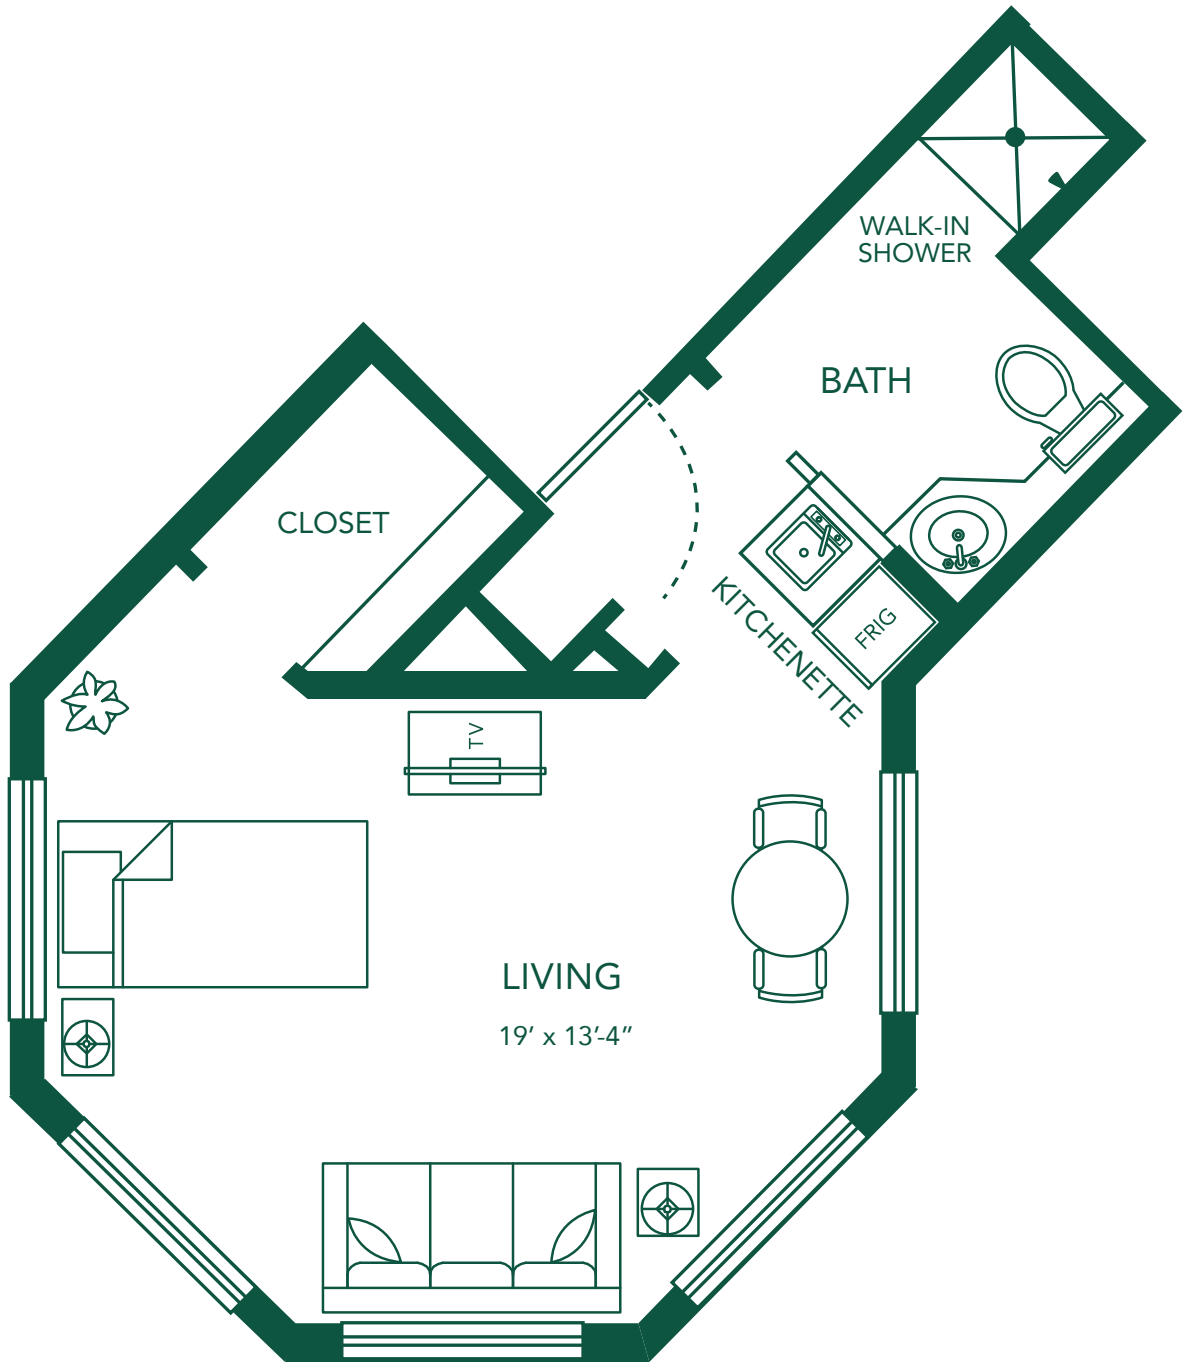

MENNOWOOD RETIREMENT COMMUNITY
ASSISTED LIVING FLOOR PLANS

ZALEA

310 Square Feet

All dimensions are approximate.

MENNOWOOD RETIREMENT COMMUNITY
ASSISTED LIVING FLOOR PLANS

BOXWOOD
324 Square Feet

All dimensions are approximate.

MENNOWOOD RETIREMENT COMMUNITY
ASSISTED LIVING FLOOR PLANS

AMELLIA

347 Square Feet

All dimensions are approximate.

MENNOWOOD RETIREMENT COMMUNITY
ASSISTED LIVING FLOOR PLANS

FIR

356 Square Feet

All dimensions are approximate.

MENNOWOOD RETIREMENT COMMUNITY
ASSISTED LIVING FLOOR PLANS

 **LM**
375 Square Feet

All dimensions are approximate.

MENNOWOOD RETIREMENT COMMUNITY
ASSISTED LIVING FLOOR PLANS

AYLILY

417 Square Feet

All dimensions are approximate.

MENNOWOOD RETIREMENT COMMUNITY
ASSISTED LIVING FLOOR PLANS

YDRANGEA

653 Square Feet

All dimensions are approximate.

MENNOWOOD RETIREMENT COMMUNITY
ASSISTED LIVING FLOOR PLANS

All dimensions are approximate.