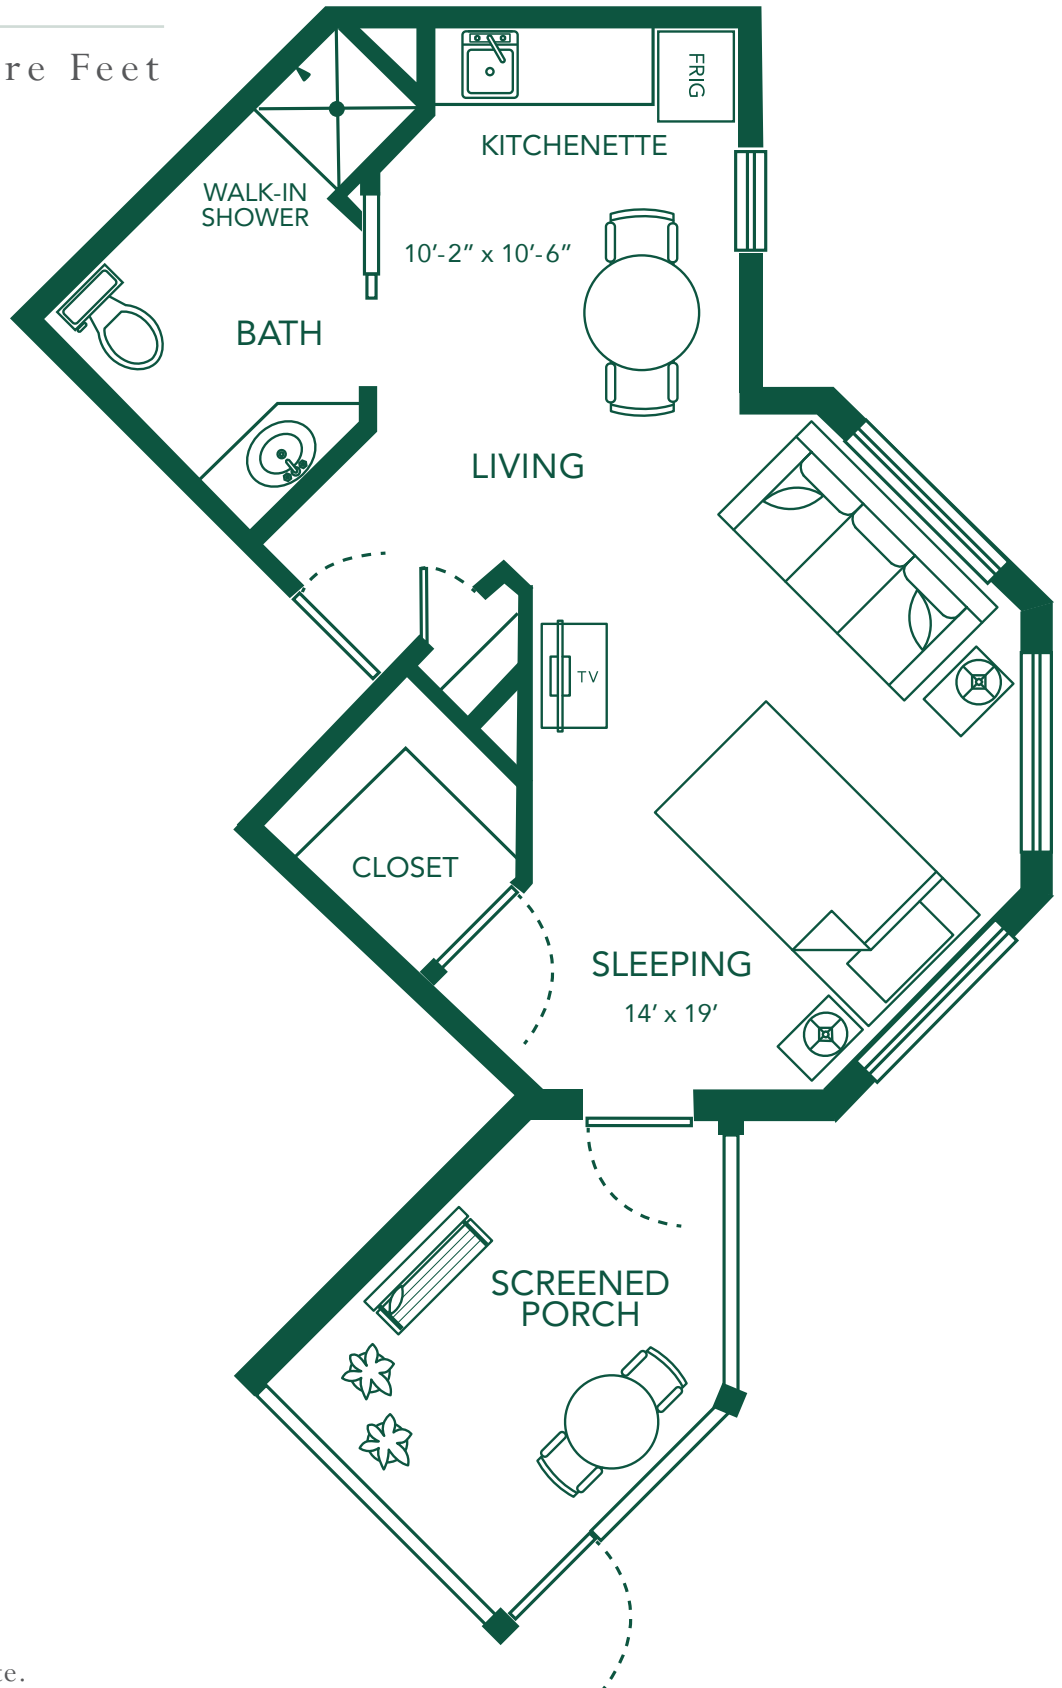

MENNOWOOD RETIREMENT COMMUNITY
ASSISTED LIVING FLOOR PLANS

ZALEA

310 Square Feet

All dimensions are approximate.

MENNOWOOD RETIREMENT COMMUNITY
ASSISTED LIVING FLOOR PLANS

BOXWOOD
324 Square Feet

All dimensions are approximate.

MENNOWOOD RETIREMENT COMMUNITY
ASSISTED LIVING FLOOR PLANS

AMELLIA

347 Square Feet

All dimensions are approximate.

MENNOWOOD RETIREMENT COMMUNITY
ASSISTED LIVING FLOOR PLANS

FIR

356 Square Feet

All dimensions are approximate.

MENNOWOOD RETIREMENT COMMUNITY
ASSISTED LIVING FLOOR PLANS

 **LM**
375 Square Feet

All dimensions are approximate.

MENNOWOOD RETIREMENT COMMUNITY
ASSISTED LIVING FLOOR PLANS

AYLILY

417 Square Feet

All dimensions are approximate.

MENNOWOOD RETIREMENT COMMUNITY
ASSISTED LIVING FLOOR PLANS

YDRANGEA

653 Square Feet

All dimensions are approximate.

MENNOWOOD RETIREMENT COMMUNITY
ASSISTED LIVING FLOOR PLANS

All dimensions are approximate.