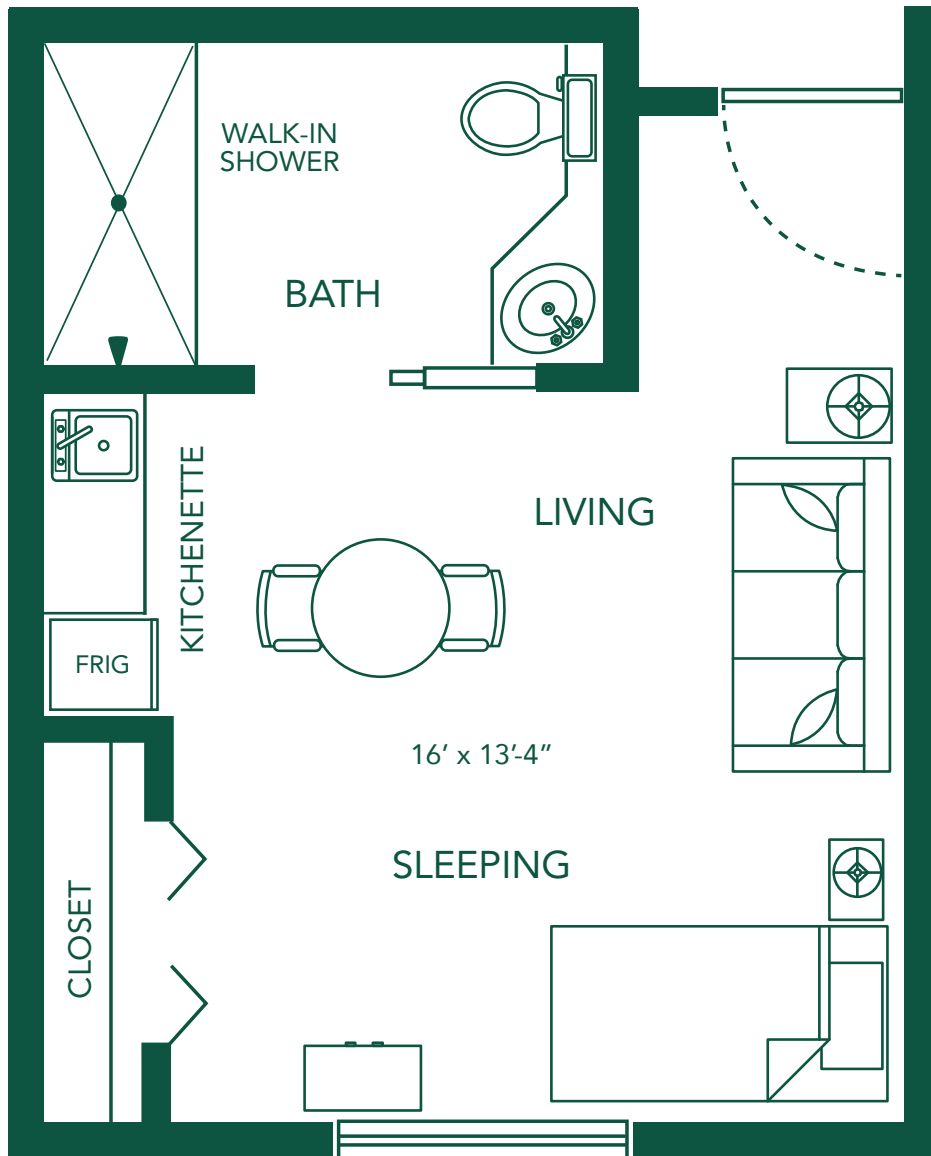

MENNOWOOD RETIREMENT COMMUNITY
ASSISTED LIVING FLOOR PLANS

ZALEA

310 Square Feet

All dimensions are approximate.

MENNOWOOD RETIREMENT COMMUNITY
ASSISTED LIVING FLOOR PLANS

BOXWOOD
324 Square Feet

All dimensions are approximate.

MENNOWOOD RETIREMENT COMMUNITY
ASSISTED LIVING FLOOR PLANS

AMELLIA

347 Square Feet

All dimensions are approximate.

MENNOWOOD RETIREMENT COMMUNITY
ASSISTED LIVING FLOOR PLANS

FIR

356 Square Feet

All dimensions are approximate.

MENNOWOOD RETIREMENT COMMUNITY
ASSISTED LIVING FLOOR PLANS

 **LM**
375 Square Feet

All dimensions are approximate.

MENNOWOOD RETIREMENT COMMUNITY
ASSISTED LIVING FLOOR PLANS

AYLILY

417 Square Feet

All dimensions are approximate.

MENNOWOOD RETIREMENT COMMUNITY
ASSISTED LIVING FLOOR PLANS

YDRANGEA

653 Square Feet

All dimensions are approximate.

MENNOWOOD RETIREMENT COMMUNITY
ASSISTED LIVING FLOOR PLANS

All dimensions are approximate.