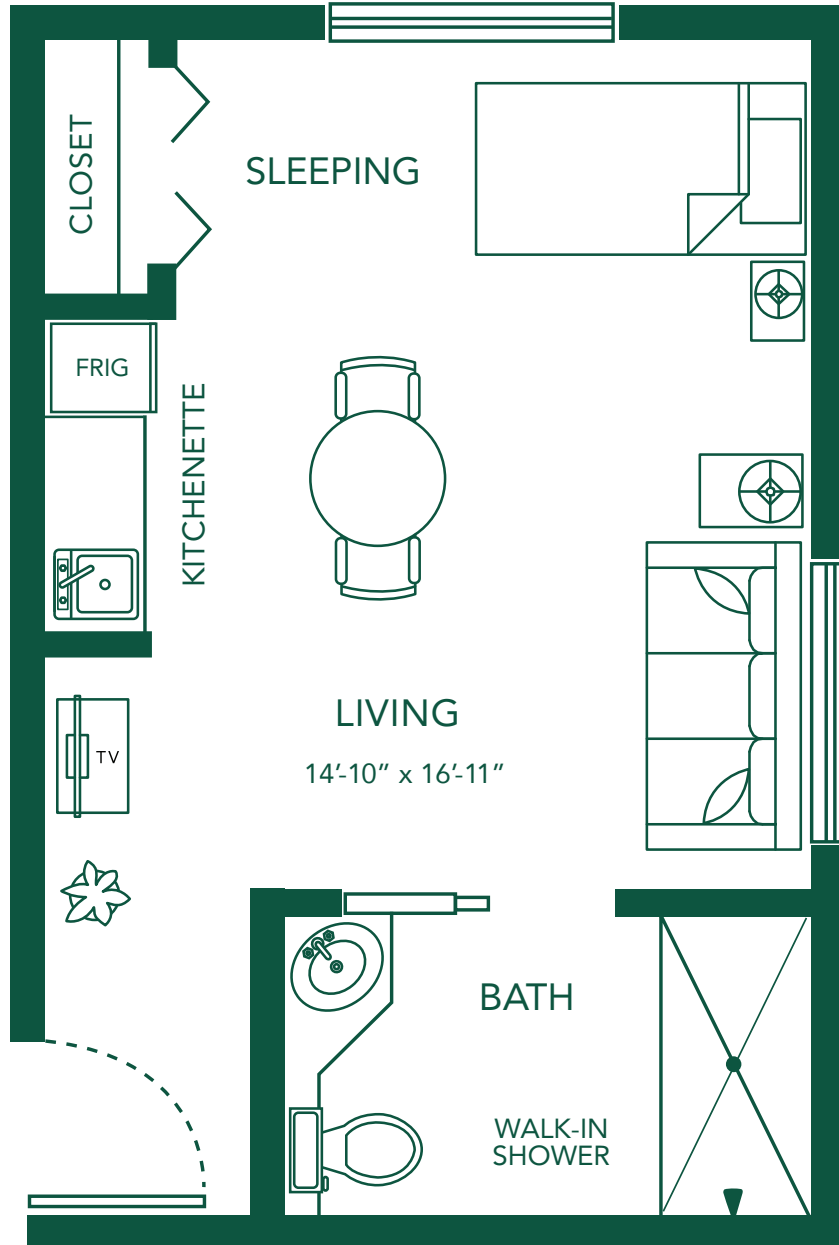

MENNOWOOD RETIREMENT COMMUNITY
ASSISTED LIVING FLOOR PLANS

ZALEA

310 Square Feet

All dimensions are approximate.

MENNOWOOD RETIREMENT COMMUNITY
ASSISTED LIVING FLOOR PLANS

BOXWOOD
324 Square Feet

All dimensions are approximate.

MENNOWOOD RETIREMENT COMMUNITY
ASSISTED LIVING FLOOR PLANS

AMELLIA

347 Square Feet

All dimensions are approximate.

MENNOWOOD RETIREMENT COMMUNITY
ASSISTED LIVING FLOOR PLANS

FIR

356 Square Feet

All dimensions are approximate.

MENNOWOOD RETIREMENT COMMUNITY
ASSISTED LIVING FLOOR PLANS

 **LM**
375 Square Feet

All dimensions are approximate.

MENNOWOOD RETIREMENT COMMUNITY
ASSISTED LIVING FLOOR PLANS

AYLILY

417 Square Feet

All dimensions are approximate.

MENNOWOOD RETIREMENT COMMUNITY
ASSISTED LIVING FLOOR PLANS

YDRANGEA

653 Square Feet

All dimensions are approximate.

MENNOWOOD RETIREMENT COMMUNITY
ASSISTED LIVING FLOOR PLANS

All dimensions are approximate.