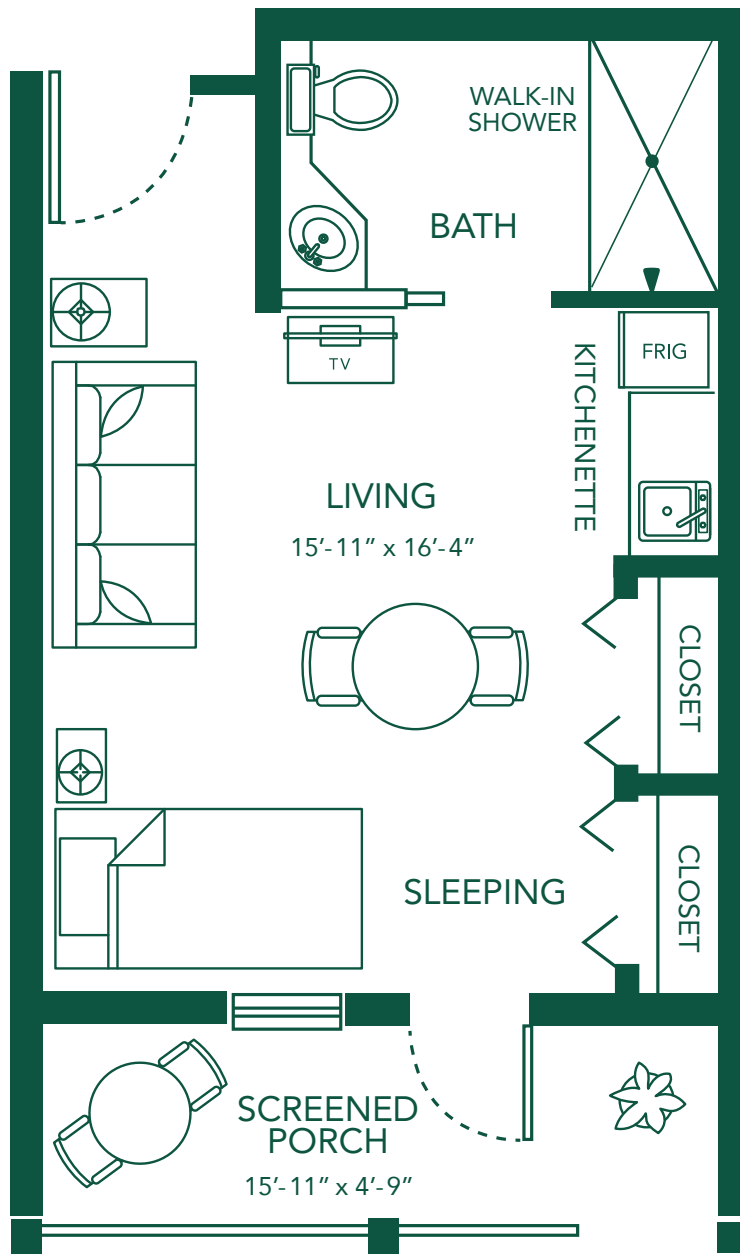

MENNOWOOD RETIREMENT COMMUNITY
ASSISTED LIVING FLOOR PLANS

ZALEA

310 Square Feet

All dimensions are approximate.

MENNOWOOD RETIREMENT COMMUNITY
ASSISTED LIVING FLOOR PLANS

BOXWOOD
324 Square Feet

All dimensions are approximate.

MENNOWOOD RETIREMENT COMMUNITY
ASSISTED LIVING FLOOR PLANS

AMELLIA

347 Square Feet

All dimensions are approximate.

MENNOWOOD RETIREMENT COMMUNITY
ASSISTED LIVING FLOOR PLANS

FIR

356 Square Feet

All dimensions are approximate.

MENNOWOOD RETIREMENT COMMUNITY
ASSISTED LIVING FLOOR PLANS

 **LM**
375 Square Feet

All dimensions are approximate.

MENNOWOOD RETIREMENT COMMUNITY
ASSISTED LIVING FLOOR PLANS

AYLILY

417 Square Feet

All dimensions are approximate.

MENNOWOOD RETIREMENT COMMUNITY
ASSISTED LIVING FLOOR PLANS

YDRANGEA

653 Square Feet

All dimensions are approximate.

MENNOWOOD RETIREMENT COMMUNITY
ASSISTED LIVING FLOOR PLANS

All dimensions are approximate.