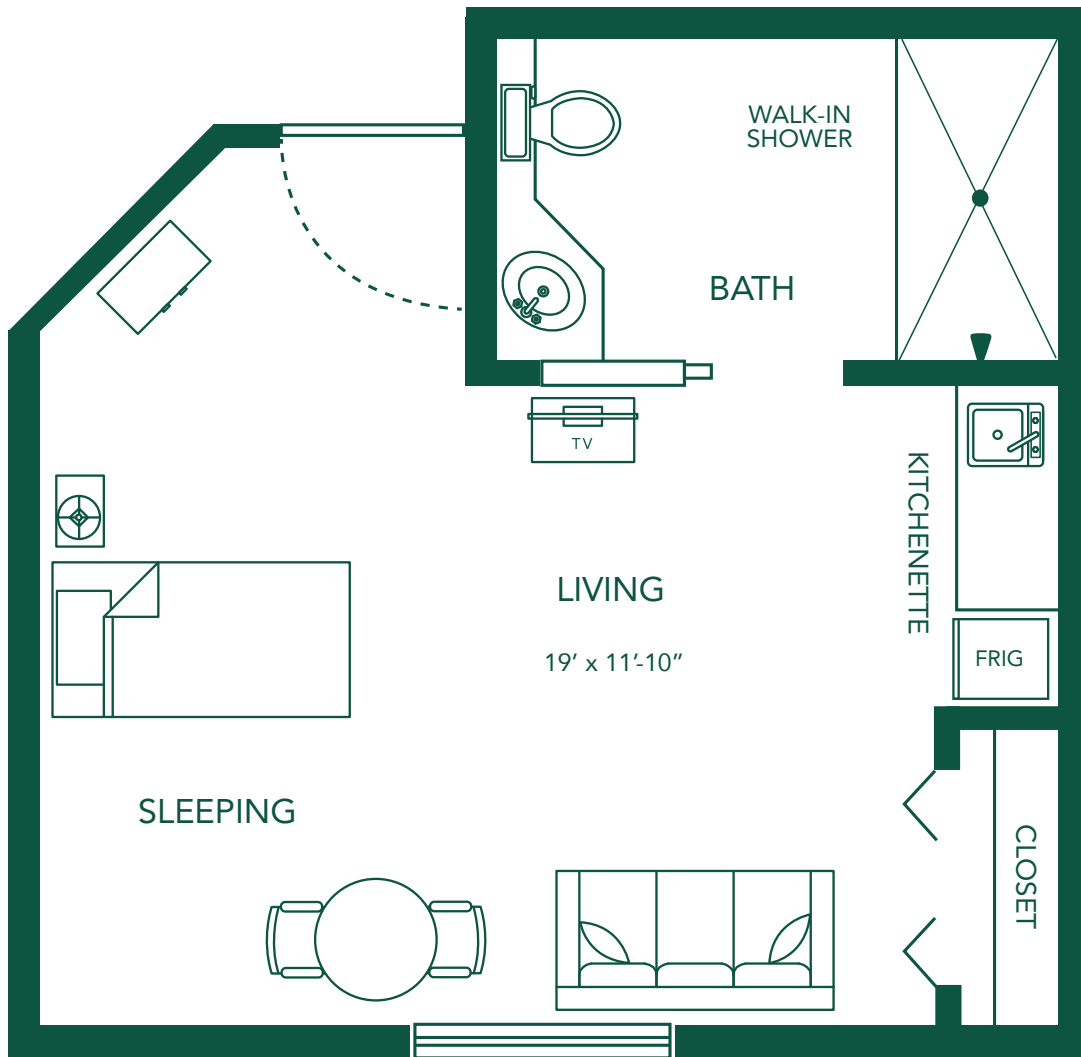

MENNOWOOD RETIREMENT COMMUNITY
ASSISTED LIVING FLOOR PLANS

ZALEA

310 Square Feet

All dimensions are approximate.

MENNOWOOD RETIREMENT COMMUNITY
ASSISTED LIVING FLOOR PLANS

BOXWOOD
324 Square Feet

All dimensions are approximate.

MENNOWOOD RETIREMENT COMMUNITY
ASSISTED LIVING FLOOR PLANS

AMELLIA

347 Square Feet

All dimensions are approximate.

MENNOWOOD RETIREMENT COMMUNITY
ASSISTED LIVING FLOOR PLANS

FIR

356 Square Feet

All dimensions are approximate.

MENNOWOOD RETIREMENT COMMUNITY
ASSISTED LIVING FLOOR PLANS

 **LM**
375 Square Feet

All dimensions are approximate.

MENNOWOOD RETIREMENT COMMUNITY
ASSISTED LIVING FLOOR PLANS

AYLILY

417 Square Feet

All dimensions are approximate.

MENNOWOOD RETIREMENT COMMUNITY
ASSISTED LIVING FLOOR PLANS

YDRANGEA

653 Square Feet

All dimensions are approximate.

MENNOWOOD RETIREMENT COMMUNITY
ASSISTED LIVING FLOOR PLANS

All dimensions are approximate.