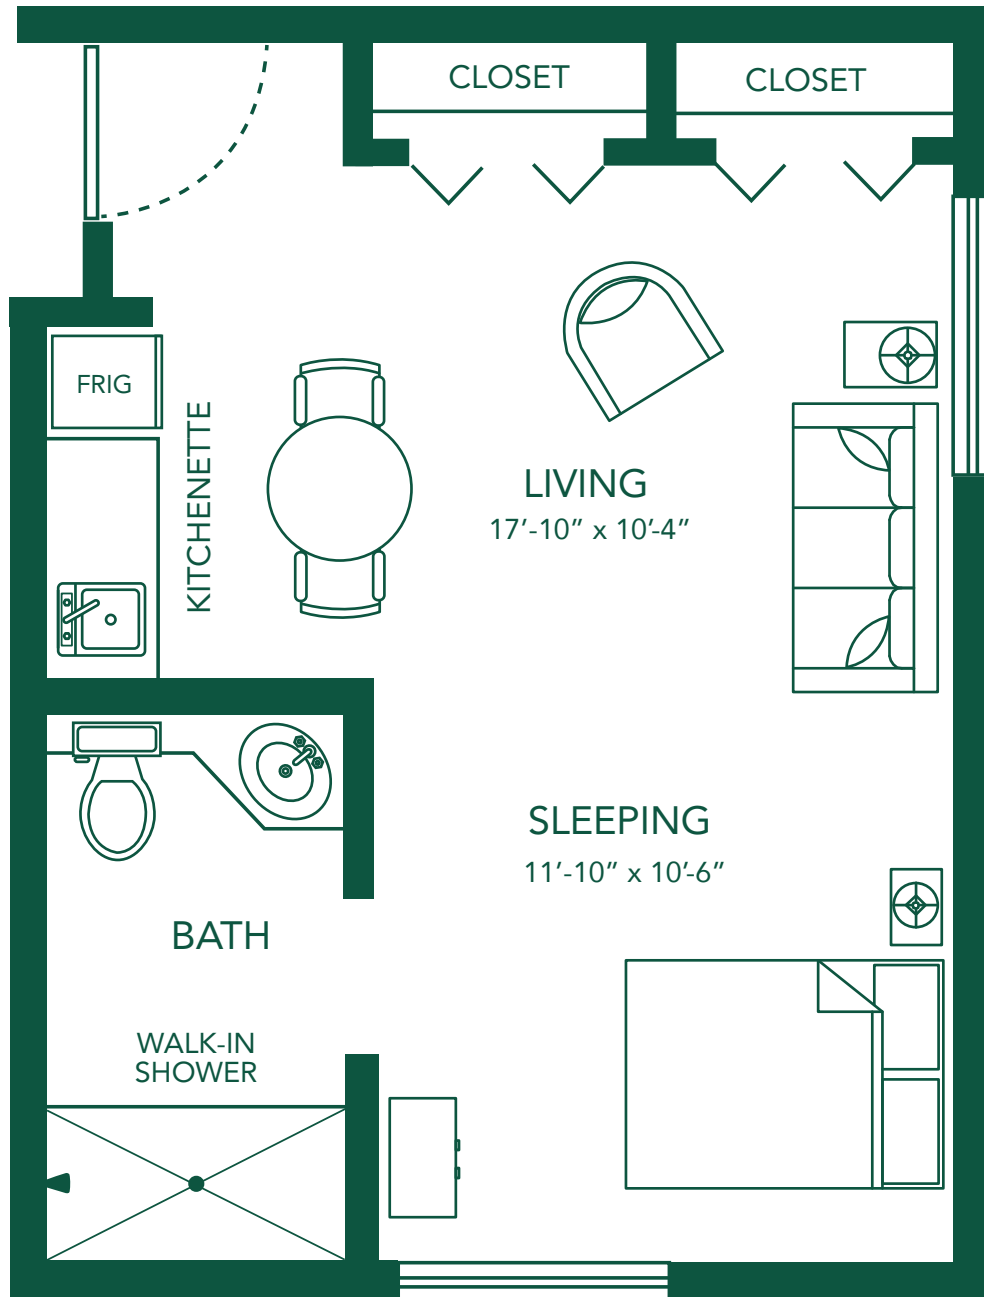

MENNOWOOD RETIREMENT COMMUNITY
ASSISTED LIVING FLOOR PLANS

ZALEA

310 Square Feet

All dimensions are approximate.

MENNOWOOD RETIREMENT COMMUNITY
ASSISTED LIVING FLOOR PLANS

BOXWOOD
324 Square Feet

All dimensions are approximate.

MENNOWOOD RETIREMENT COMMUNITY
ASSISTED LIVING FLOOR PLANS

AMELLIA

347 Square Feet

All dimensions are approximate.

MENNOWOOD RETIREMENT COMMUNITY
ASSISTED LIVING FLOOR PLANS

FIR

356 Square Feet

All dimensions are approximate.

MENNOWOOD RETIREMENT COMMUNITY
ASSISTED LIVING FLOOR PLANS

 **LM**
375 Square Feet

All dimensions are approximate.

MENNOWOOD RETIREMENT COMMUNITY
ASSISTED LIVING FLOOR PLANS

AYLILY

417 Square Feet

All dimensions are approximate.

MENNOWOOD RETIREMENT COMMUNITY
ASSISTED LIVING FLOOR PLANS

YDRANGEA

653 Square Feet

All dimensions are approximate.

MENNOWOOD RETIREMENT COMMUNITY
ASSISTED LIVING FLOOR PLANS

All dimensions are approximate.